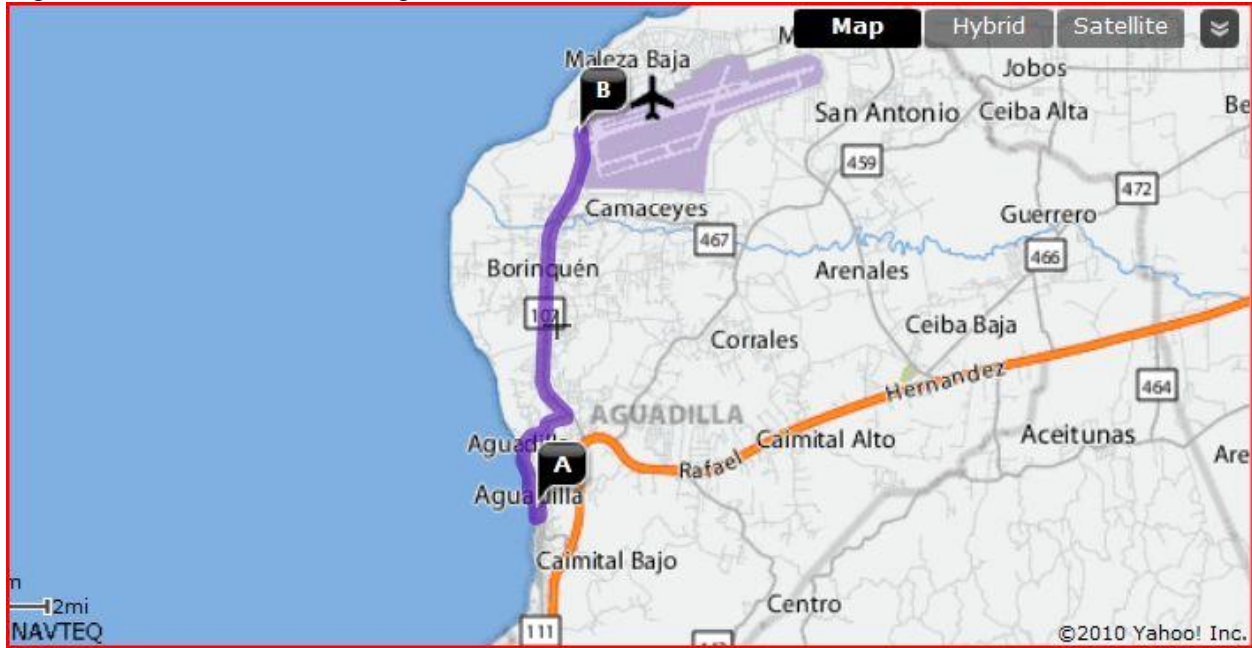

FIGURES 1, 1A, AND 1B

Figure 1: Map of Location of Aguadilla

Note: Aguadilla is approximately 1 - 1 1/2 hours from the city of Arecibo, Puerto Rico.

Figure 1a: Location of UPR-Aguadilla

Note: The UPR-Aguadilla is located one block from the Rafael Hernandez Airport.